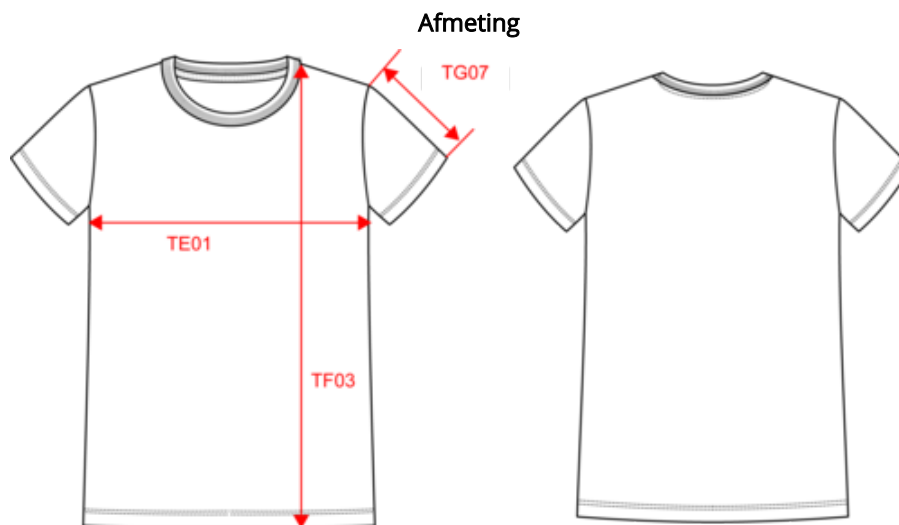

NS324  
Dames T-shirt

Measurements in cm	XS	S	M	L	XL	XXL	XXS	3XL	4XL	5XL	6XL
TG07 - Short sleeve length	-1.50	-1.50	-0.75	16.75	17.50	18.25	15.25	20.50	21.25	22.00	22.75
TE01 - 1/2 chest width at 1.5cm below armhole	-6.00	-6.00	-3.00	46.00	49.00	52.00	40.00	61.00	64.00	67.00	70.00
TF03 - Front total height from HSP	-4.00	-4.00	-2.00	63.00	65.00	67.00	59.00	73.00	75.00	77.00	79.00