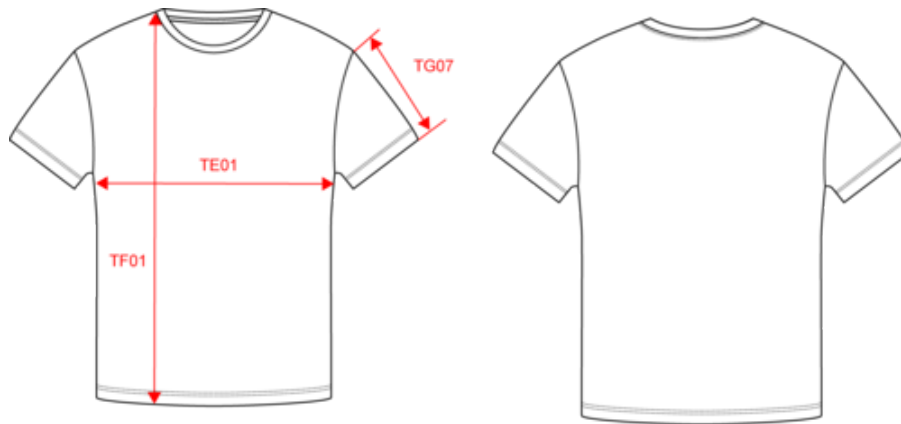

Afmeting

Measurements in cm	XXS	XS	S	M	L	XL	XXL	3XL	4XL	5XL
TE01 - 1/2 chest width at 1.5cm below armhole	43.00	46.00	49.00	52.00	55.00	58.00	61.00	64.00	67.00	70.00
TF01 - Total height from HSP	66.00	68.00	70.00	72.00	74.00	76.00	78.00	80.00	82.00	84.00
TG07 - Short sleeve length	19.50	20.25	21.00	21.75	22.50	23.25	24.00	24.75	25.50	26.25