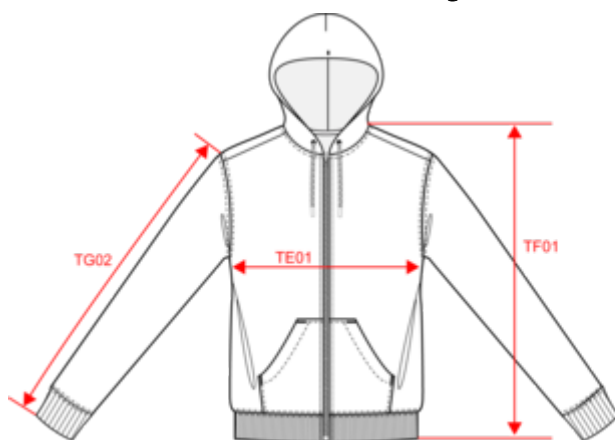

 350 g/m<sup>2</sup> 

**Maten**

 XXS XS S M L XL XXL 3XL 4XL

**Aanvullende informatie**

**Logistieke informatie**

 5

 20

BD - Bangladesh

**HS-codes**

61102099

**Kleuren**

 Black  
 Hibiscus Red  
 Iron Grey  
 Ivory  
 Light Olive Green  
 Moon Grey Heather  
 Navy Blue

**Certificaten**

Afmeting

Measurements in cm	XXS	XS	S	M	L	XL	XXL	3XL	4XL
TE01 - 1/2 chest width at 1.5cm below armhole	46.00	49.00	52.00	55.00	58.00	61.00	64.00	67.00	70.00
TF01 - Total height from HSP	65.50	67.50	69.50	71.50	73.50	75.50	77.50	79.50	81.50
TG02 - Long sleeve length	61.50	62.50	63.50	64.50	65.50	66.50	67.50	68.50	69.50