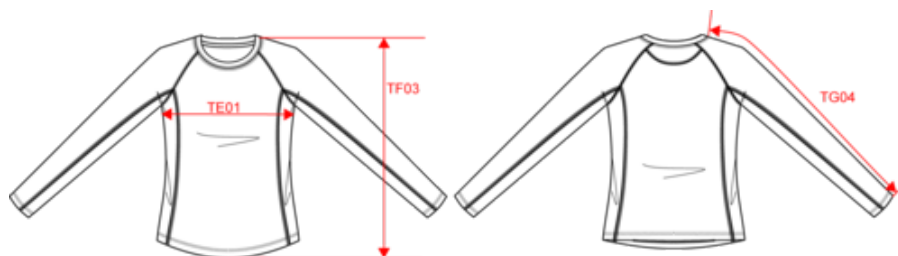

Sporty
Navy

Sporty
Royal
Blue

Bestaat ook in

PA443

PA444

Damessportshirt Lange Mouwen

Afmeting

Measurements in cm	XS	S	M	L	XL
TE01 - 1/2 chest width at 1.5cm below armhole	42.00	45.00	48.00	51.00	54.00
TF03 - Front total height from HSP	62.50	64.50	66.50	68.50	70.50
TG04 - Raglan long sleeve length	67.75	69.50	71.25	73.00	74.75