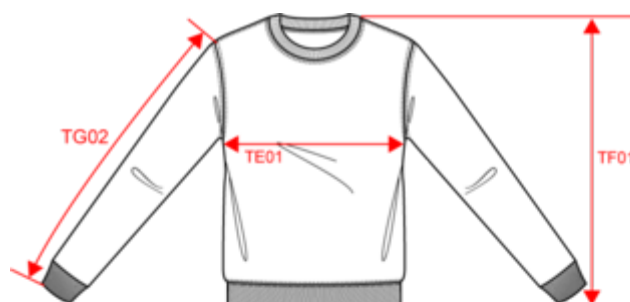

KARIBAN

K474

Sweater ronde hals

Afmeting

Measurements in cm	XS	S	M	L	XL	XXL	3XL	4XL
TE01 - 1/2 chest width at 1.5cm below armhole	49.00	52.00	55.00	58.00	61.00	64.00	67.00	70.00
TF01 - Total height from HSP	69.00	71.00	73.00	75.00	77.00	79.00	81.00	83.00
TG02 - Long sleeve length	59.00	60.50	62.00	63.50	65.00	66.50	68.00	69.50