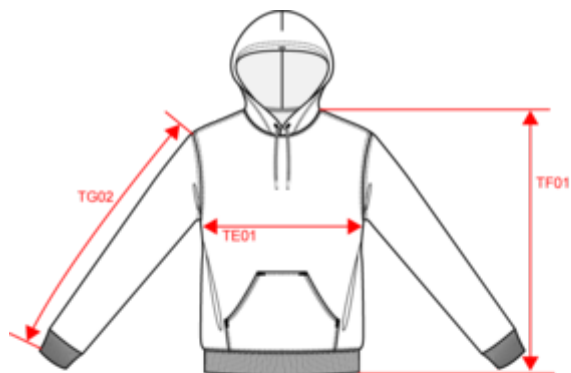

# KARIBAN

K476

Herensweater met capuchon

## Afmeting

Measurements in cm	XS	S	M	L	XL	XXL	3XL	4XL
TE01 - 1/2 chest width at 1.5cm below armhole	49.00	52.00	55.00	58.00	61.00	64.00	67.00	70.00
TF01 - Total height from HSP	69.00	71.00	73.00	75.00	77.00	79.00	81.00	83.00
TG02 - Long sleeve length	61.50	62.50	63.50	64.50	65.50	66.50	67.50	68.50