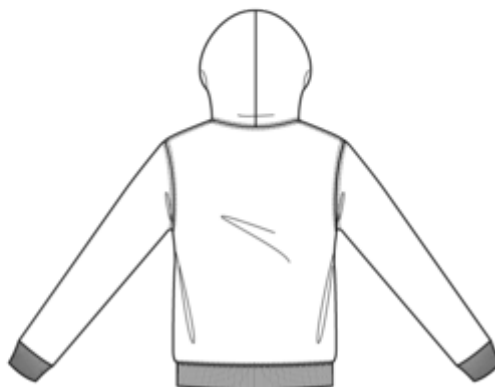

# KARIBAN

K476

Herensweater met capuchon

## Afmeting

Measurements in cm	XS	S	M	L	XL	XXL	3XL	4XL
TE01 - 1/2 chest width at 1.5cm below armhole	49.00	52.00	55.00	58.00	61.00	64.00	67.00	70.00
TF01 - Total height from HSP	69.00	71.00	73.00	75.00	77.00	79.00	81.00	83.00
TG02 - Long sleeve length	61.50	62.50	63.50	64.50	65.50	66.50	67.50	68.50