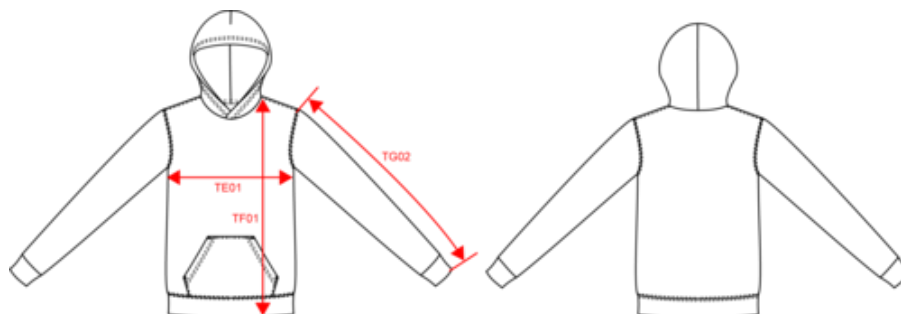

KARIBAN

K477

Kindersweater met capuchon

Afmeting

Measurements in cm	4/6	6/8	8/10	10/12	12/14
TE01 - 1/2 chest width at 1.5cm below armhole	36.70	38.40	41.00	44.50	48.00
TF01 - Total height from HSP	45.90	50.70	55.50	60.30	65.10
TG02 - Long sleeve length	36.40	40.60	45.00	49.60	54.20