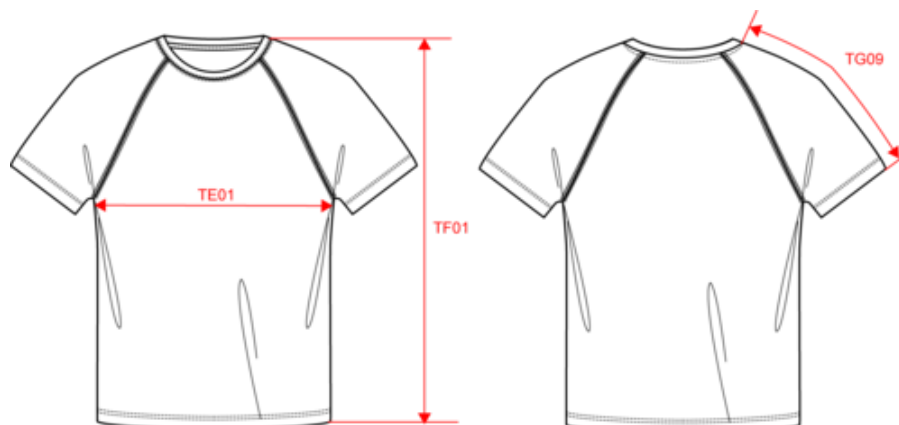

PROACT[®]

PA438

Functioneel sportshirt

Afmeting

| Measurements in cm | XS | S | M | L | XL | XXL | 3XL |
|-----------------------------------|-------|-------|-------|-------|-------|-------|-------|
| TF01 - Total height from HSP | 68.50 | 70.50 | 72.50 | 74.50 | 76.50 | 78.50 | 80.50 |
| TG09 - Raglan short sleeve length | 32.75 | 34.75 | 36.75 | 38.75 | 40.75 | 42.75 | 44.75 |