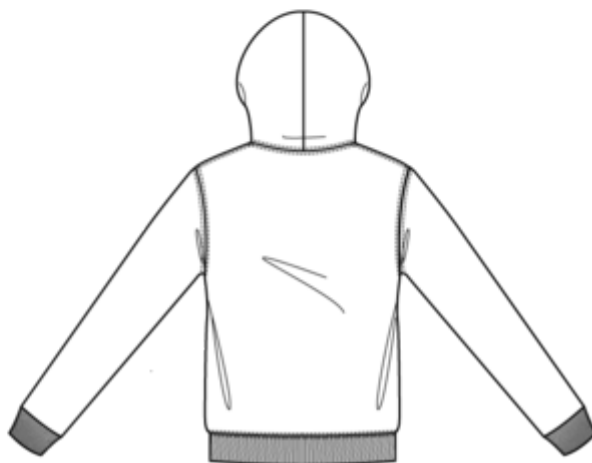

KARIBAN

K473

Eco damessweater met capuchon

Afmeting

Measurements in cm	XS	S	M	L	XL	XXL
TE01 - 1/2 chest width at 1.5cm below armhole	45.00	48.00	51.00	54.00	57.00	60.00
TF01 - Total height from HSP	62.00	64.00	66.00	68.00	70.00	72.00
TG02 - Long sleeve length	59.00	60.00	61.00	62.00	63.00	64.00