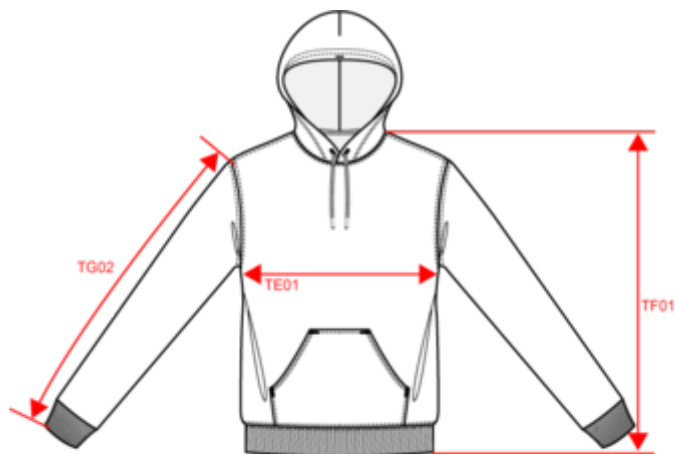

KARIBAN

K473

Eco damessweater met capuchon

Afmeting

Measurements in cm	XS	S	M	L	XL	XXL
TE01 - 1/2 chest width at 1.5cm below armhole	45.00	48.00	51.00	54.00	57.00	60.00
TF01 - Total height from HSP	62.00	64.00	66.00	68.00	70.00	72.00
TG02 - Long sleeve length	59.00	60.00	61.00	62.00	63.00	64.00