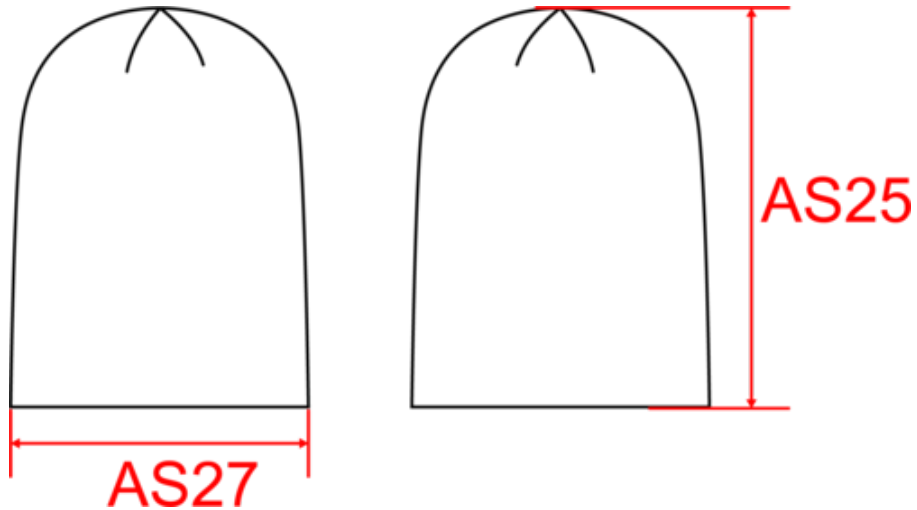

## Gebreide muts

Afmeting

Measurements in cm	One Size
AS25 - Total height at the highest level	27.00
AS27 - 1/2 bottom width	20.00