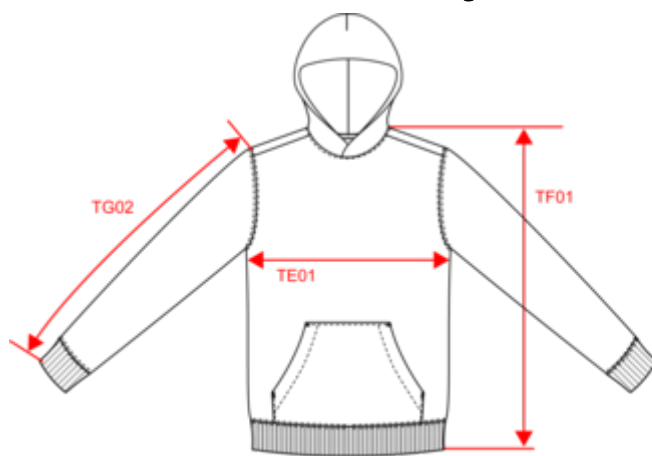

Afmeting

Measurements in cm	4/6 ans	6/8 ans	8/10 ans	10/12 ans	12/14 ans
TE01 - 1/2 chest width at 1.5cm below armhole	36.70	38.40	41.00	44.50	48.00
TF01 - Total height from HSP	45.90	50.70	55.50	60.30	65.10
TG02 - Long sleeve length	40.65	44.85	49.25	53.85	58.45