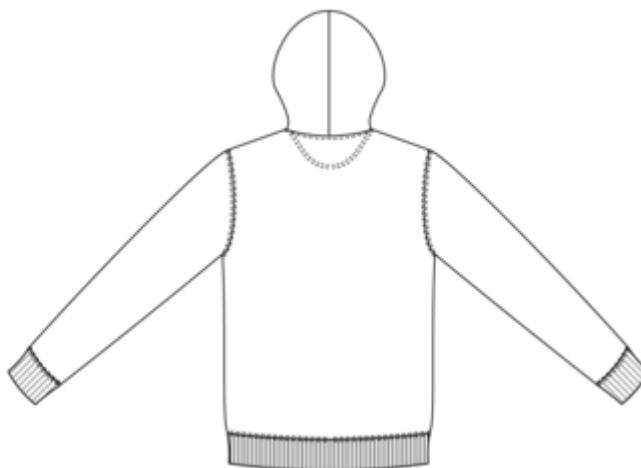

Afmeting

Measurements in cm	4/6 ans	6/8 ans	8/10 ans	10/12 ans	12/14 ans
TE01 - 1/2 chest width at 1.5cm below armhole	36.70	38.40	41.00	44.50	48.00
TF01 - Total height from HSP	45.90	50.70	55.50	60.30	65.10
TG02 - Long sleeve length	40.65	44.85	49.25	53.85	58.45