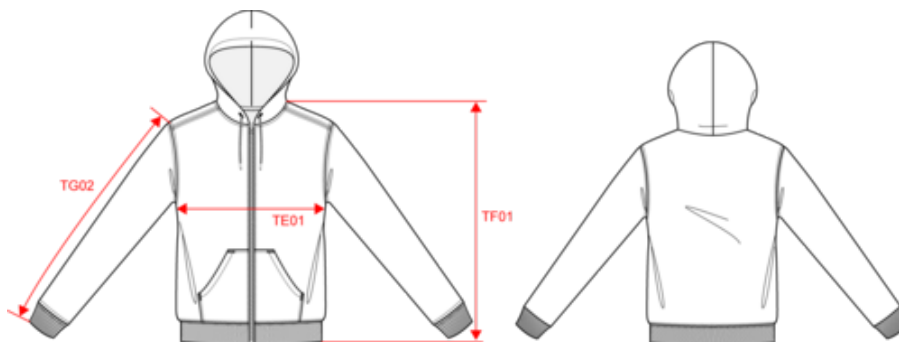

KARIBAN

K4042

Gerecycleerde sweater met rits en capuchon uniseks

Afmeting

Measurements in cm	XS	S	M	L	XL	XXL	3XL	4XL	5XL
TE01 - 1/2 chest width at 1.5cm below armhole	49.00	52.00	55.00	58.00	61.00	64.00	67.00	70.00	73.00
TF01 - Total height from HSP	68.00	70.00	72.00	74.00	76.00	78.00	80.00	82.00	84.00
TG02 - Long sleeve length	62.50	63.50	64.50	65.50	66.50	67.50	68.50	69.50	70.50