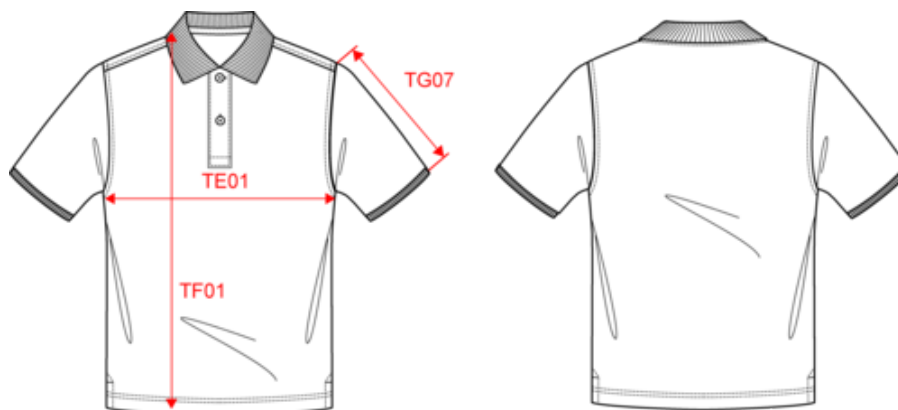

Afmeting

Measurements in cm	S	M	L	XL	XXL	3XL	4XL
TE01 - 1/2 chest width at 1.5cm below armhole	50.00	53.00	56.00	59.00	62.00	65.00	68.00
TF01 - Total height from HSP	70.00	72.00	74.00	76.00	78.00	80.00	82.00
TG07 - Short sleeve length	21.50	22.25	23.00	23.75	24.50	25.25	26.00