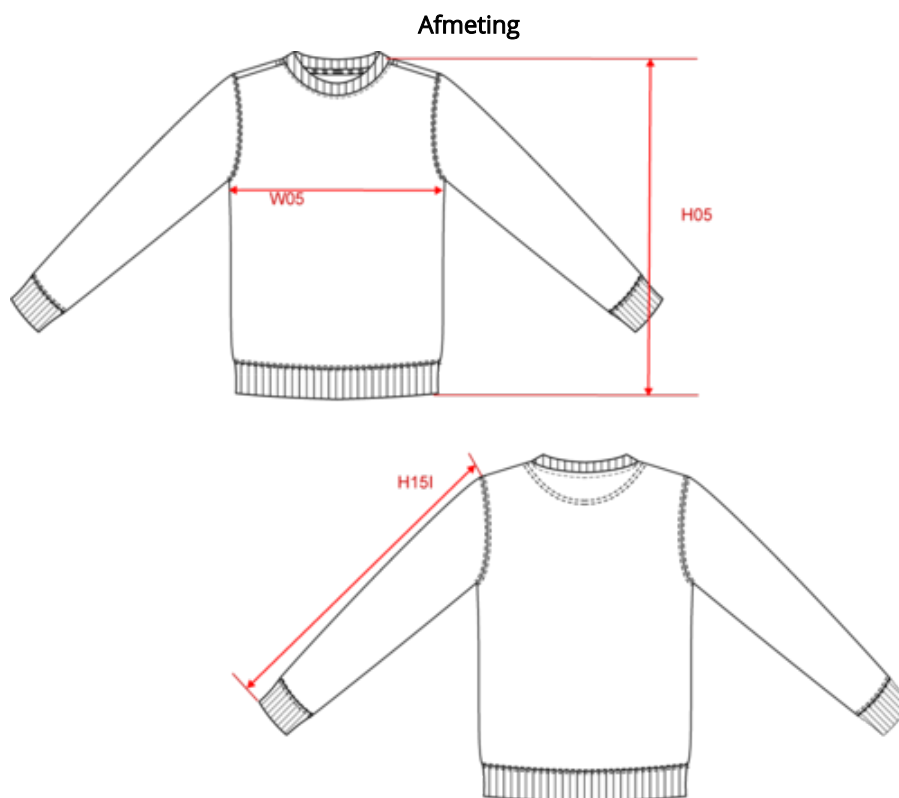

**NS400**  
Ecologische uniseks sweater met ronde hals

Measurements in cm	XXS	XS	S	M	L	XL	XXL	3XL	4XL
TE01 - 1/2 chest width at 1.5cm below armhole	46.00	49.00	52.00	55.00	58.00	61.00	64.00	67.00	70.00
TF01 - Total height from HSP	66.00	68.00	70.00	72.00	74.00	76.00	78.00	80.00	82.00
TG02 - Long sleeve length	62.00	63.00	64.00	65.00	66.00	67.00	68.00	69.00	70.00