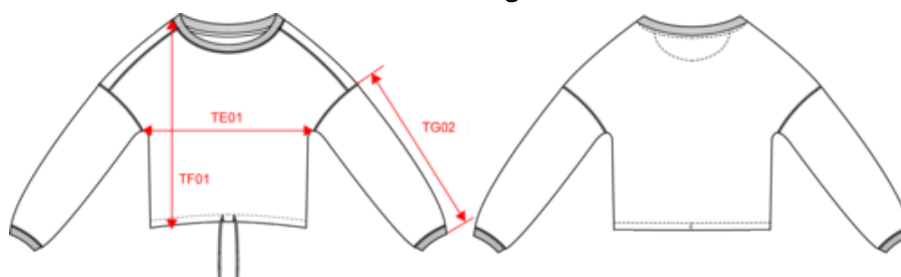

Afmeting

Measurements in cm	XS	S	M	L	XL
TE02 - 1/2 chest width at armhole bottom line	61.00	64.00	67.00	70.00	73.00
TF01 - Total height from HSP	47.00	49.00	51.00	53.00	55.00
TG02 - Long sleeve length	41.50	42.25	43.00	43.75	44.50