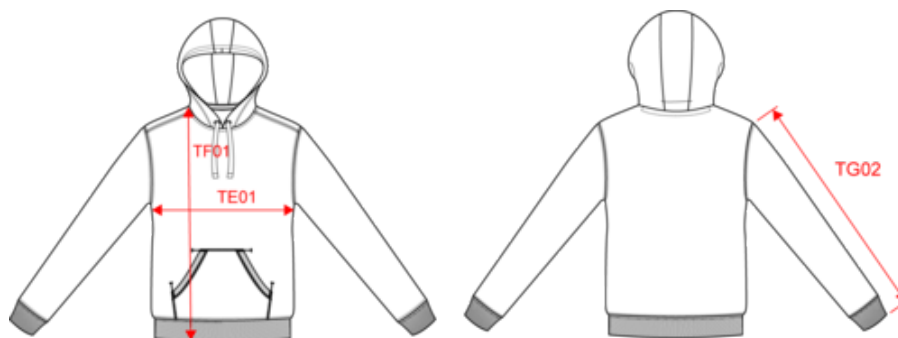

KARIBAN

K489

Sweater met capuchon

Afmeting

Measurements in cm	XS	S	M	L	XL	XXL	3XL	4XL
TE01 - 1/2 chest width at 1.5cm below armhole	49.00	52.00	55.00	58.00	61.00	64.00	67.00	70.00
TF01 - Total height from HSP	68.00	70.00	72.00	74.00	76.00	78.00	80.00	82.00
TG02 - Long sleeve length	65.60	66.40	67.10	68.00	68.60	69.40	70.45	71.40