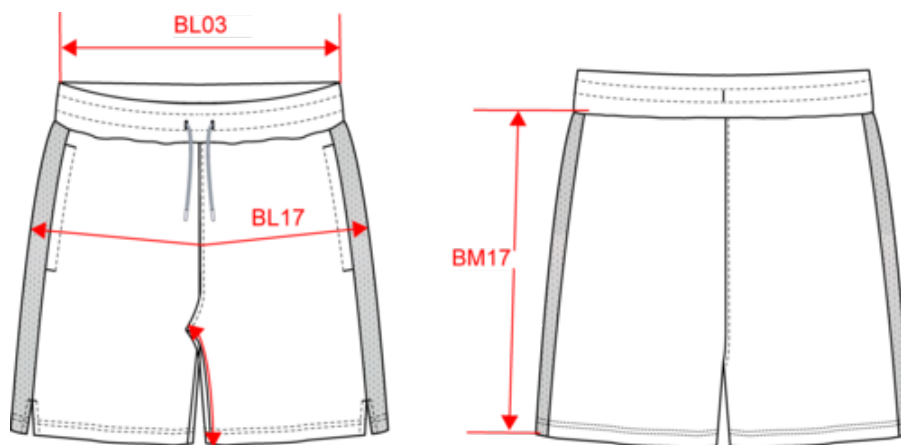

### Afmeting

Measurements in cm	XS	S	M	L	XL	XXL	3XL
BL03 - 1/2 elasticated waist width relaxed (front over back)	34.00	36.00	38.00	40.00	43.00	46.00	49.00
BL17 - 1/2 hip width (measured parallel to waistband)	45.00	48.00	51.00	54.00	57.00	60.00	63.00
BM05 - Inseam length	18.50	18.50	18.50	18.50	18.50	18.50	18.50
BM17 - Side length (waistband excluded)	42.75	43.50	44.25	45.00	45.75	46.50	47.25